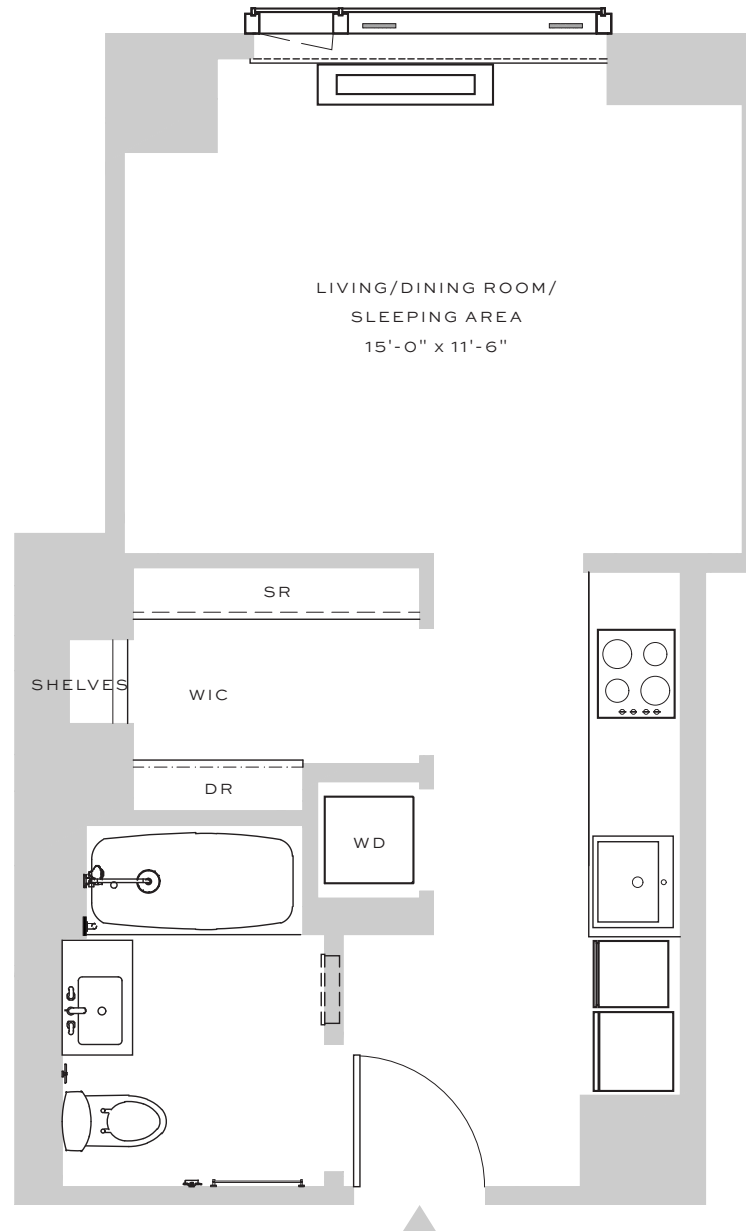

CITY TOWER

BROOKLYN

RESIDENCE C

FLOORS 20-42

STUDIO | 1 BATHROOM

HOME INTERIORS

APARTMENT

5" WOOD PLANK FLOORING
WASHER/DRYER
HORIZONTAL HEATING / COOLING
CUSTOM SOLAR SHADES
DOUBLE HUNG
WIC
IN-CLOSET SHELVING

KITCHEN

WHITE QUARTZ COUNTER TOPS
PANELIZED APPLIANCES
BUILT-IN COOKTOP AND CONVECTION OVEN
UNDER-CABINET LIGHTING
TRACK LIGHTING
PANTRY

BATHROOM

WHITE QUARTZ COUNTER TOPS
TAUPE LINEN PORCELAIN FLOORING
MOSAIC TILE FEATURE WALL
KOHLER FIXTURES
CUSTOM SHELVING STORAGE

DATE _____

RENT / UNIT _____

AGENT _____

ALL DIMENSIONS ARE APPROXIMATE AND SUBJECT TO CONSTRUCTION VARIANCES. PLANS AND DIMENSIONS MAY CONTAIN MINOR VARIATIONS FROM FLOOR TO FLOOR.