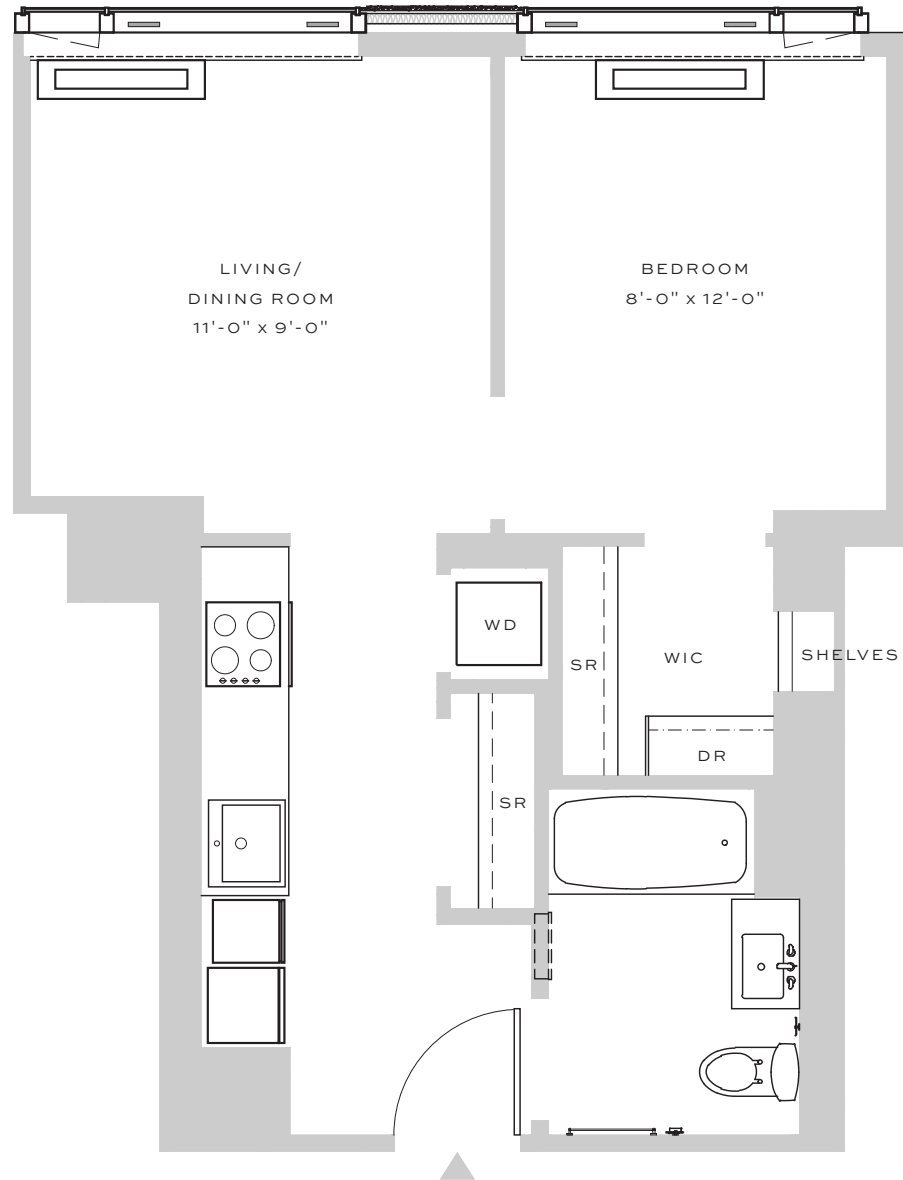

CITY TOWER

BROOKLYN

RESIDENCE D

FLOORS 20-42

1 BEDROOM | 1 BATHROOM

HOME INTERIORS

APARTMENT

5" WOOD PLANK FLOORING
WASHER/DRYER
HORIZONTAL HEATING / COOLING
CUSTOM SOLAR SHADES
DOUBLE HUNG
WIC
IN-CLOSET SHELVING

KITCHEN

WHITE QUARTZ COUNTER TOPS
PANELIZED APPLIANCES
BUILT-IN COOKTOP AND CONVECTION OVEN
UNDER-CABINET LIGHTING
TRACK LIGHTING
PANTRY

BATHROOM

WHITE QUARTZ COUNTER TOPS
TAUPE LINEN PORCELAIN FLOORING
MOSAIC TILE FEATURE WALL
KOHLER FIXTURES
CUSTOM SHELVING STORAGE

DATE

RENT / UNIT

AGENT

ALL DIMENSIONS ARE APPROXIMATE AND SUBJECT TO CONSTRUCTION VARIANCES. PLANS AND DIMENSIONS MAY CONTAIN MINOR VARIATIONS FROM FLOOR TO FLOOR.